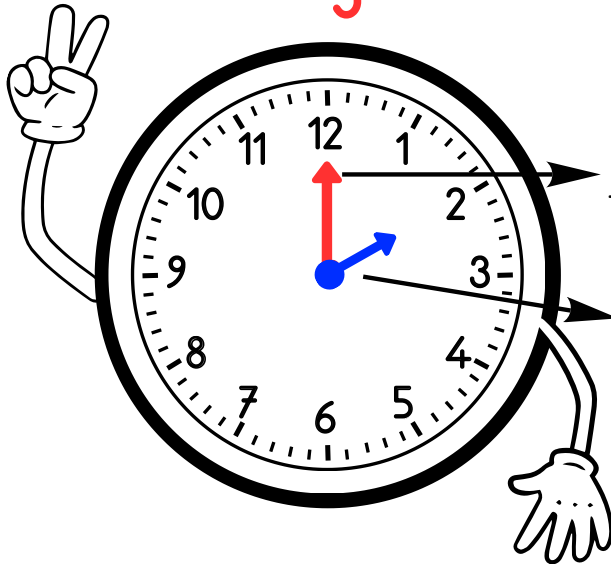

Analog Saat

Dijital Saat

Analog Saat

Dijital Saat

Analog Saat

Dijital Saat

This block contains an analog clock on the left and a digital clock on the right, both showing the time 02:00. The analog clock has a red hour hand pointing to 2 and a blue minute hand pointing to 12. The digital clock displays '02.00'. Both clocks have arrows pointing to their respective parts, and there are dotted lines for labeling below each.

This block contains an analog clock on the left and a digital clock on the right, both showing the time 02:00. The analog clock has a red hour hand pointing to 2 and a blue minute hand pointing to 12. The digital clock displays '02.00'. Both clocks have arrows pointing to their respective parts, and there are dotted lines for labeling below each.

This block contains an analog clock on the left and a digital clock on the right, both showing the time 02:00. The analog clock has a purple frame, a red hour hand pointing to 2, and a blue minute hand pointing to 12. It has two arms with blue gloves; the left arm is raised in a peace sign, and the right arm is hanging down. The digital clock is orange with a green base and shows '02.00' in black text. Arrows point from the numbers 2 and 00 on the digital clock to the blank lines below. Below the analog clock are two horizontal dotted lines for writing.