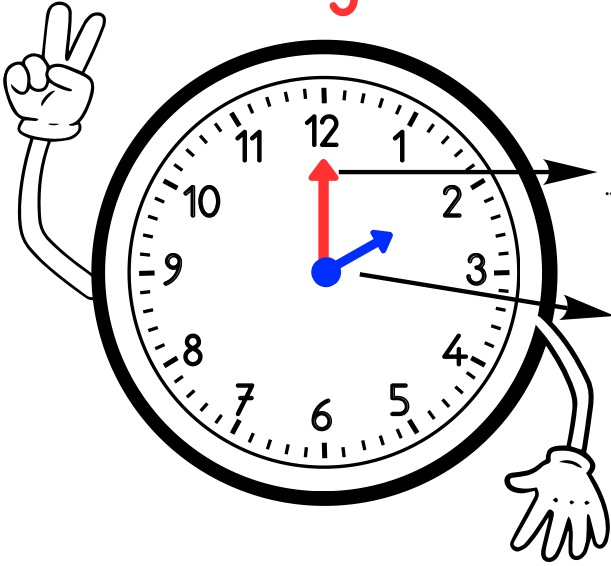

Analog Saat

Dijital Saat

Analog Saat

Dijital Saat

Analog Saat

Dijital Saat

This block contains an analog clock on the left and a digital clock on the right, both showing the time 02:00. The analog clock has a red hour hand pointing to 2 and a blue minute hand pointing to 12. The digital clock displays '02.00'. Both clocks have arrows pointing to their respective parts, and there are dotted lines for labeling below each.

This block contains an analog clock on the left and a digital clock on the right, both showing the time 02:00. The analog clock has a red hour hand pointing to 2 and a blue minute hand pointing to 12. The digital clock displays '02.00'. Both clocks have arrows pointing to their respective parts, and there are dotted lines for labeling below each.

This block contains an analog clock on the left and a digital clock on the right, both showing the time 02:00. The analog clock has a purple frame, a red hour hand pointing to 2, and a blue minute hand pointing to 12. It has two arms with blue gloves; the left arm is raised in a peace sign, and the right arm is hanging down. The digital clock is orange with a green base and shows '02.00' in black text. Arrows point from the numbers 2 and 00 on the digital clock to the blank lines below. Below the analog clock are two horizontal dotted lines for writing.