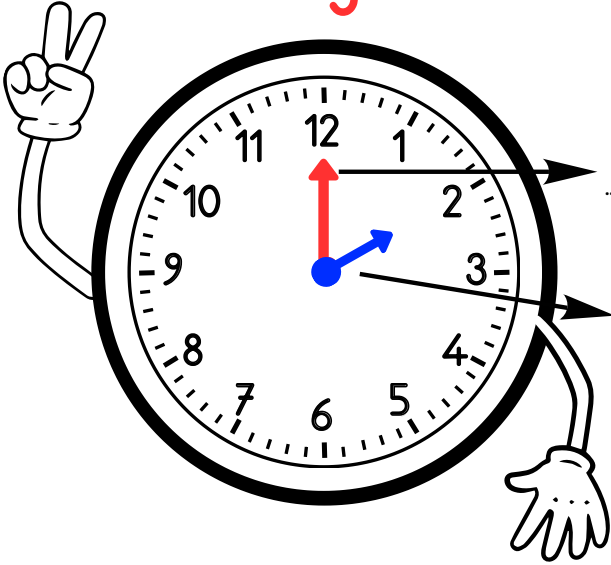

Analog Saat

Dijital Saat

Analog Saat

Dijital Saat

Analog Saat

Dijital Saat

This block contains an analog clock on the left and a digital clock on the right, both showing the time 02:00. The analog clock has a red hour hand pointing to 2 and a blue minute hand pointing to 12. The digital clock displays '02.00'. Both clocks have arrows pointing to their respective parts, and there are dotted lines for labeling below each.

This block contains an analog clock on the left and a digital clock on the right, both showing the time 02:00. The analog clock has a red hour hand pointing to 2 and a blue minute hand pointing to 12. The digital clock displays '02.00'. Both clocks have arrows pointing to their respective parts, and there are dotted lines for labeling below each.

This block contains an analog clock on the left and a digital clock on the right, both showing the time 02:00. The analog clock has a purple frame, a red hour hand pointing to 2, and a blue minute hand pointing to 12. It has two arms with blue gloves; the left arm is raised in a peace sign, and the right arm is hanging down. The digital clock is orange with a green base and shows '02.00' in black text. Arrows point from the numbers 2 and 00 on the digital clock to the blank lines below. Below the analog clock are two horizontal dotted lines for writing.